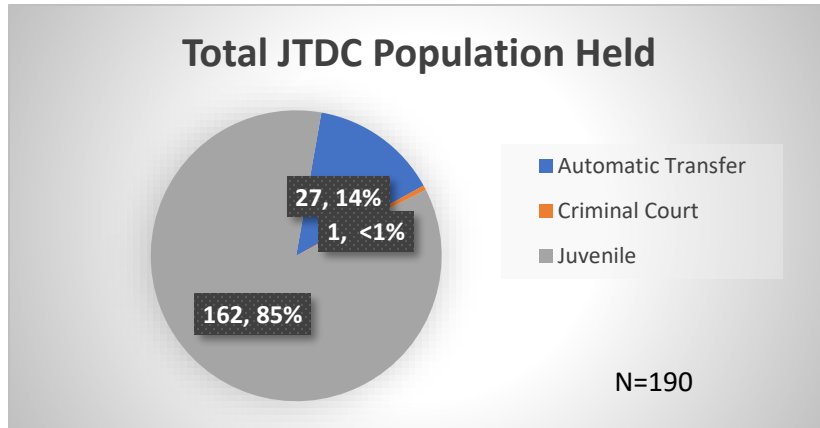

Daily Data Dashboard – March 18, 2024
Demographics for JTDC Population
Monday Morning Midnight Count

Total # of probation Involved youth¹: 1,328

¹ Probation Active: Any youth who is pending sentencing with an active social history, has been formally placed on probation or supervision with Cook County Juvenile Probation on the date of the report.

*Age, Gender and Race for Criminal Court population (N=1) is not represented in this report.

Daily Data Dashboard – March 18, 2024
Demographics for JTDC Population
Monday Morning Midnight Count