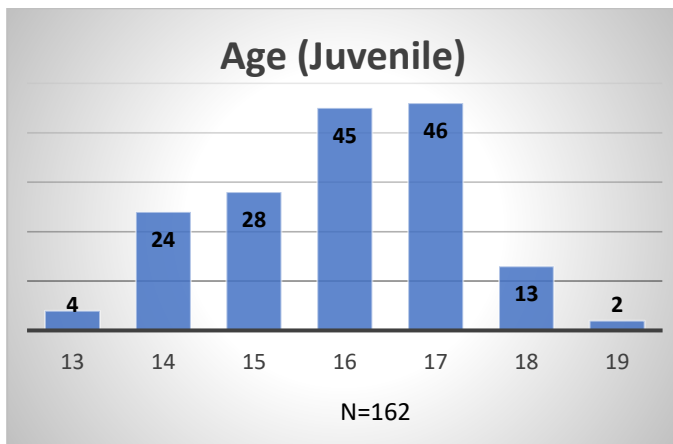

Daily Data Dashboard – March 18, 2024
Demographics for JTDC Population
Monday Morning Midnight Count

Total # of probation Involved youth¹: 1,328

¹ Probation Active: Any youth who is pending sentencing with an active social history, has been formally placed on probation or supervision with Cook County Juvenile Probation on the date of the report.

*Age, Gender and Race for Criminal Court population (N=1) is not represented in this report.

Daily Data Dashboard – March 18, 2024
Demographics for JTDC Population
Monday Morning Midnight Count