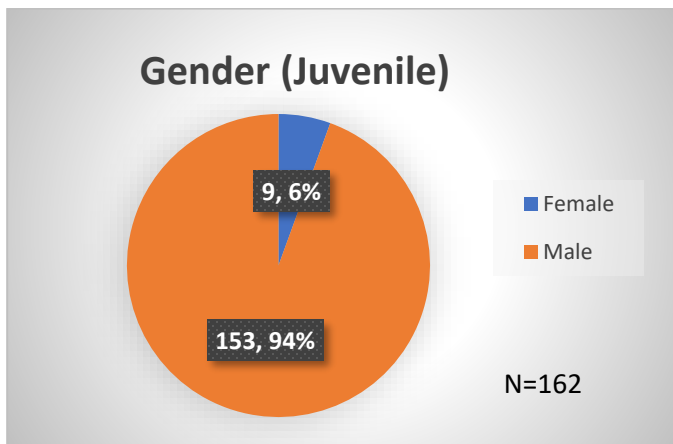

Daily Data Dashboard – March 18, 2024
Demographics for JTDC Population
Monday Morning Midnight Count

Total # of probation Involved youth¹: 1,328

¹ Probation Active: Any youth who is pending sentencing with an active social history, has been formally placed on probation or supervision with Cook County Juvenile Probation on the date of the report.

*Age, Gender and Race for Criminal Court population (N=1) is not represented in this report.

Daily Data Dashboard – March 18, 2024
Demographics for JTDC Population
Monday Morning Midnight Count