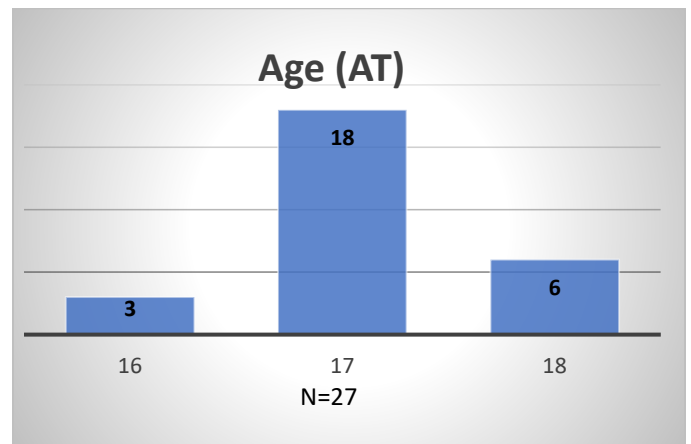

Daily Data Dashboard – March 18, 2024
Demographics for JTDC Population
Monday Morning Midnight Count

Total # of probation Involved youth¹: 1,328

¹ Probation Active: Any youth who is pending sentencing with an active social history, has been formally placed on probation or supervision with Cook County Juvenile Probation on the date of the report.

*Age, Gender and Race for Criminal Court population (N=1) is not represented in this report.

Daily Data Dashboard – March 18, 2024
Demographics for JTDC Population
Monday Morning Midnight Count