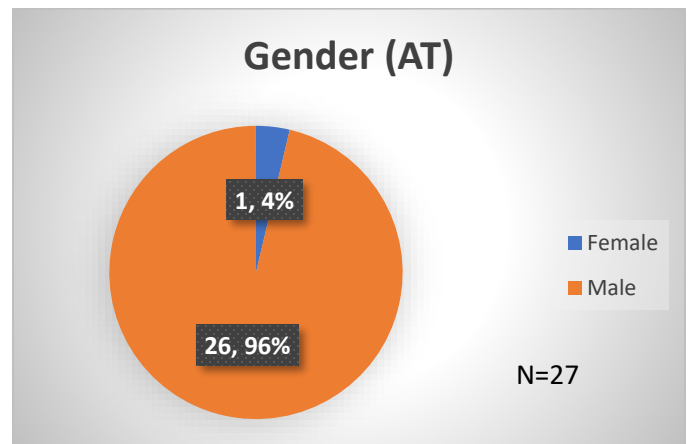

Daily Data Dashboard – March 18, 2024
Demographics for JTDC Population
Monday Morning Midnight Count

Total # of probation Involved youth¹: 1,328

¹ Probation Active: Any youth who is pending sentencing with an active social history, has been formally placed on probation or supervision with Cook County Juvenile Probation on the date of the report.

*Age, Gender and Race for Criminal Court population (N=1) is not represented in this report.

Daily Data Dashboard – March 18, 2024
Demographics for JTDC Population
Monday Morning Midnight Count